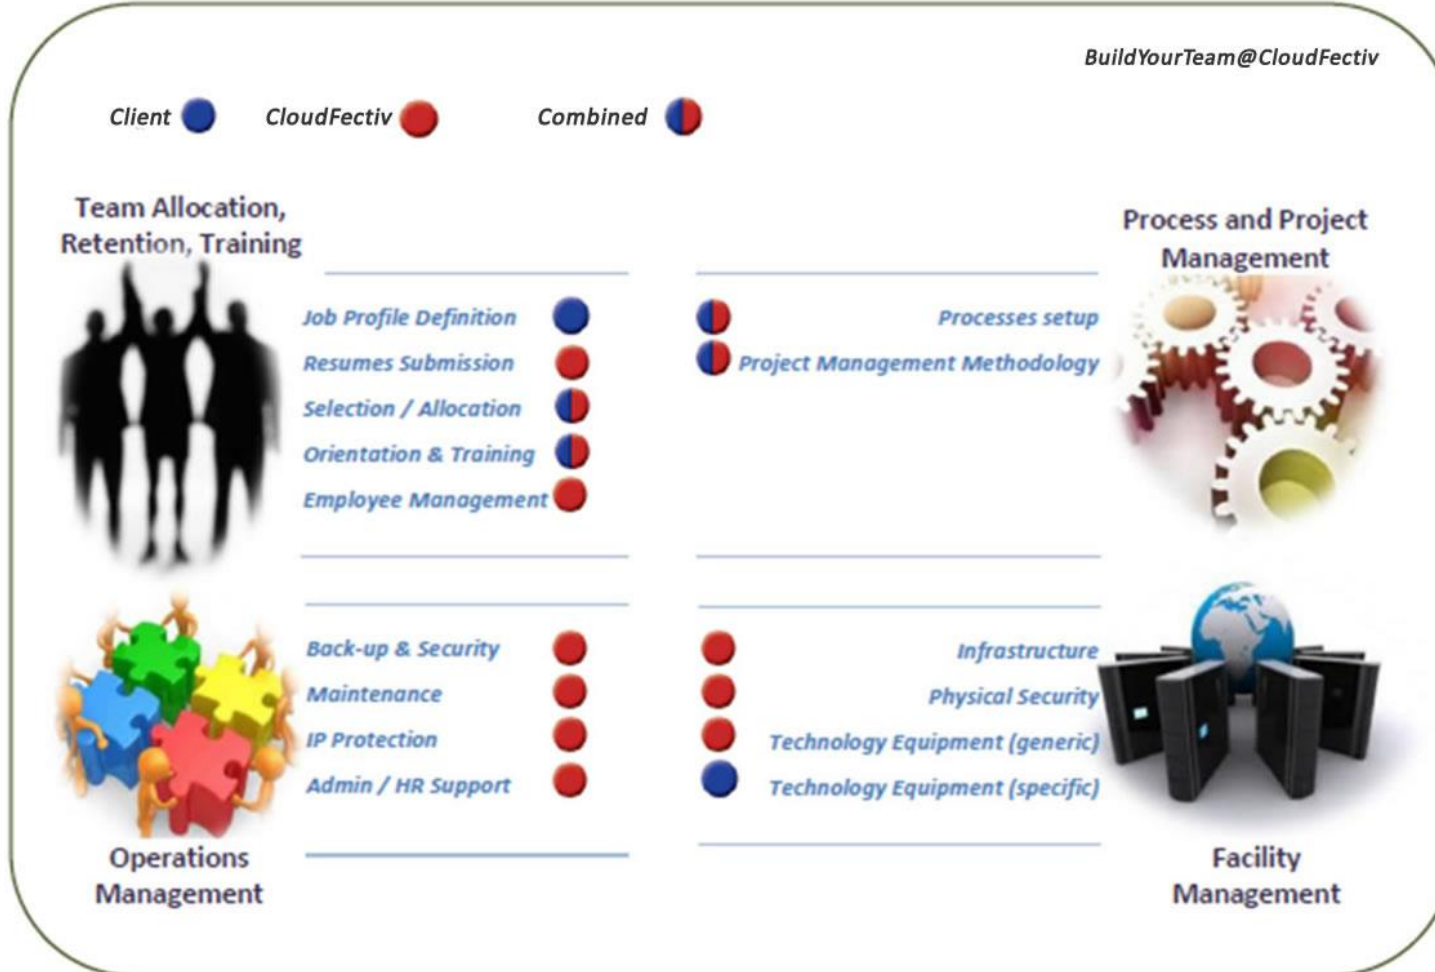

BYT@CloudFectiv® Roles & Responsibilities